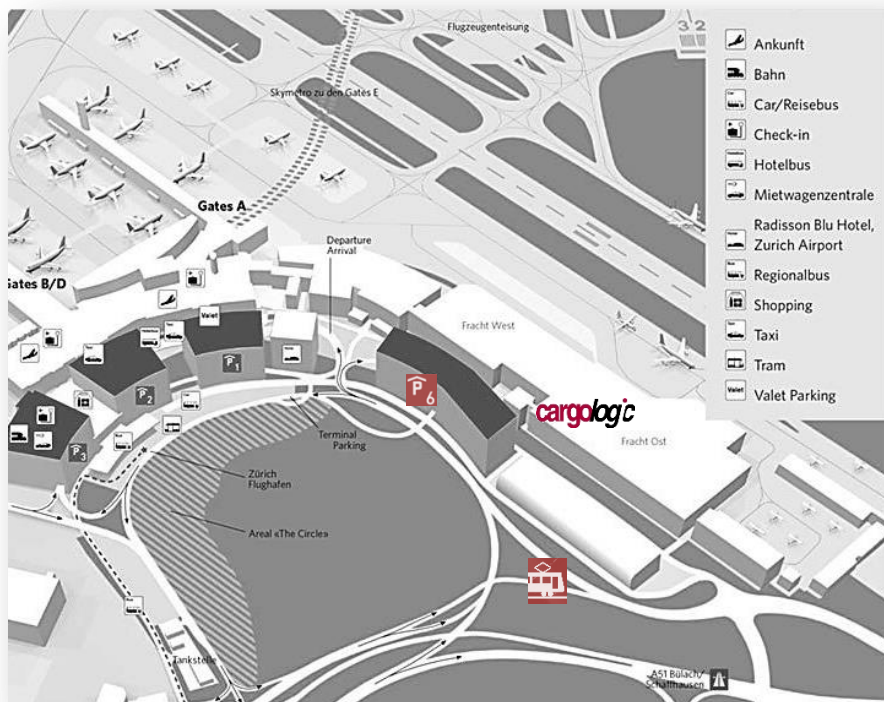

# Location

## Cargologic AG

Fracht Ost  
P.O. Box  
8058 Zurich Airport

Use the **entrance 4/5** at the building Freight East, next to the restaurant „Stopover“.

The **Reception** (F2 2-671) is on the 2nd floor.

### How to get there:

**by car:**

Highway direction „Zürich-Flughafen“ („Airport“)  
Recommended Parking P6

**by train:**

Train station „Zürich-Flughafen“ („Zurich Airport“). Follow the direction „Arrival 1“, exit „Parking 6“. Keep going straight ahead to the building Fracht East, entrance 4/5 next to the restaurant „Stopover“

**by tram:**

Tram Nr. 10 or 12  
Station „Zürich-Flughafen Fracht“ („Zurich Airport Freight“)